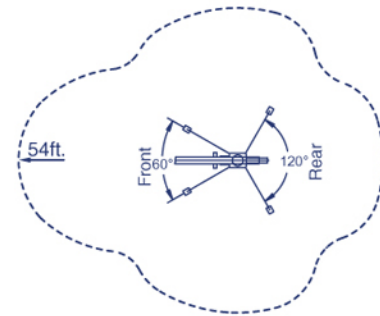

ReachMaster Falcon FS138

Reach diagram — Optimized position

Reach with outriggers in different positions

Standard

Measurements in feet

Optimized

Basket load = 440lb

Basket load = 220lb

All measurements are intended as guide. Choise of equipment may change the mentioned measurements

Additional info:

Weight and ground pressure:

Weight with standard equipment	17637 lbs
Max. ground pressure under 1 wheel (with 4 rear wheel)	97,2 psi
Max. ground pressure under 1 wheel (with 8 rear wheel)	52,6 psi
Max. ground pressure under 1 outrigger plate	42,7 psi
Front wheel area (depending on wheel type)	2 x approx. 33,5 in ²
Rear wheel area (depending on wheel type)	4 x approx. 36,3 in ²