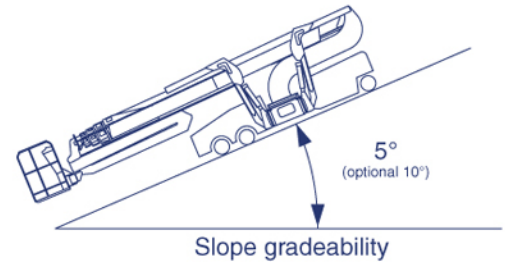

ReachMaster Falcon FS138

Reach diagram — Optimized position

Reach with outriggers in different positions

Standard

Measurements in feet

Optimized

Basket load = 440lb

Basket load = 220lb

All measurements are intended as guide. Choise of equipment may change the mentioned measurements

Additional info:

Weight and ground pressure:

Weight with standard equipment	17637 lbs
Max. ground pressure under 1 wheel (with 4 rear wheel)	97,2 psi
Max. ground pressure under 1 wheel (with 8 rear wheel)	52,6 psi
Max. ground pressure under 1 outrigger plate	42,7 psi
Front wheel area (depending on wheel type)	2 x approx. 33,5 in ²
Rear wheel area (depending on wheel type)	4 x approx. 36,3 in ²