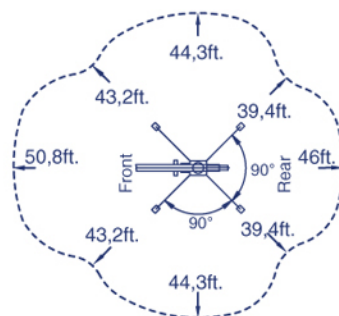

ReachMaster Falcon FS138

Reach diagram — Optimized position

Reach with outriggers in different positions

Standard

Measurements in feet

Optimized

Basket load = 440lb

Basket load = 220lb

All measurements are intended as guide. Choise of equipment may change the mentioned measurements

Additional info:

Weight and ground pressure:

Weight with standard equipment	17637 lbs
Max. ground pressure under 1 wheel (with 4 rear wheel)	97,2 psi
Max. ground pressure under 1 wheel (with 8 rear wheel)	52,6 psi
Max. ground pressure under 1 outrigger plate	42,7 psi
Front wheel area (depending on wheel type)	2 x approx. 33,5 in ²
Rear wheel area (depending on wheel type)	4 x approx. 36,3 in ²