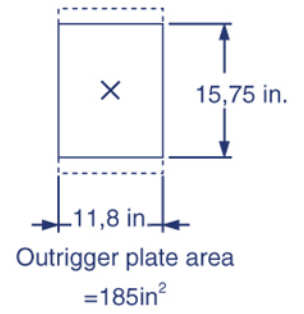

ReachMaster Falcon FS138

Reach diagram — Optimized position

Reach with outriggers in different positions

Standard

Measurements in feet

Optimized

Basket load = 440lb

Basket load = 220lb

All measurements are intended as guide. Choise of equipment may change the mentioned measurements

Additional info:

Weight and ground pressure:

Weight with standard equipment	17637 lbs
Max. ground pressure under 1 wheel (with 4 rear wheel)	97,2 psi
Max. ground pressure under 1 wheel (with 8 rear wheel)	52,6 psi
Max. ground pressure under 1 outrigger plate	42,7 psi
Front wheel area (depending on wheel type)	2 x approx. 33,5 in ²
Rear wheel area (depending on wheel type)	4 x approx. 36,3 in ²