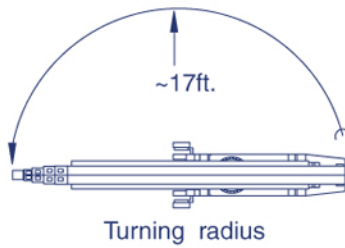

ReachMaster Falcon FS138

Reach diagram — Optimized position

Reach with outriggers in different positions

Standard

Measurements in feet

Optimized

Basket load = 440lb

Basket load = 220lb

All measurements are intended as guide. Choise of equipment may change the mentioned measurements

Additional info:

Weight and ground pressure:

Weight with standard equipment	17637 lbs
Max. ground pressure under 1 wheel (with 4 rear wheel)	97,2 psi
Max. ground pressure under 1 wheel (with 8 rear wheel)	52,6 psi
Max. ground pressure under 1 outrigger plate	42,7 psi
Front wheel area (depending on wheel type)	2 x approx. 33,5 in ²
Rear wheel area (depending on wheel type)	4 x approx. 36,3 in ²