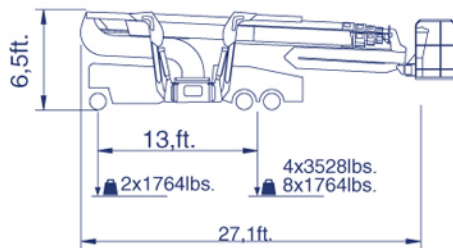

ReachMaster Falcon FS138

Reach diagram — Optimized position

Reach with outriggers in different positions

Standard

Measurements in feet

Optimized

Basket load = 440lb

Basket load = 220lb

All measurements are intended as guide. Choise of equipment may change the mentioned measurements

Additional info:

Weight and ground pressure:

Weight with standard equipment	17637 lbs
Max. ground pressure under 1 wheel (with 4 rear wheel)	97,2 psi
Max. ground pressure under 1 wheel (with 8 rear wheel)	52,6 psi
Max. ground pressure under 1 outrigger plate	42,7 psi
Front wheel area (depending on wheel type)	2 x approx. 33,5 in ²
Rear wheel area (depending on wheel type)	4 x approx. 36,3 in ²