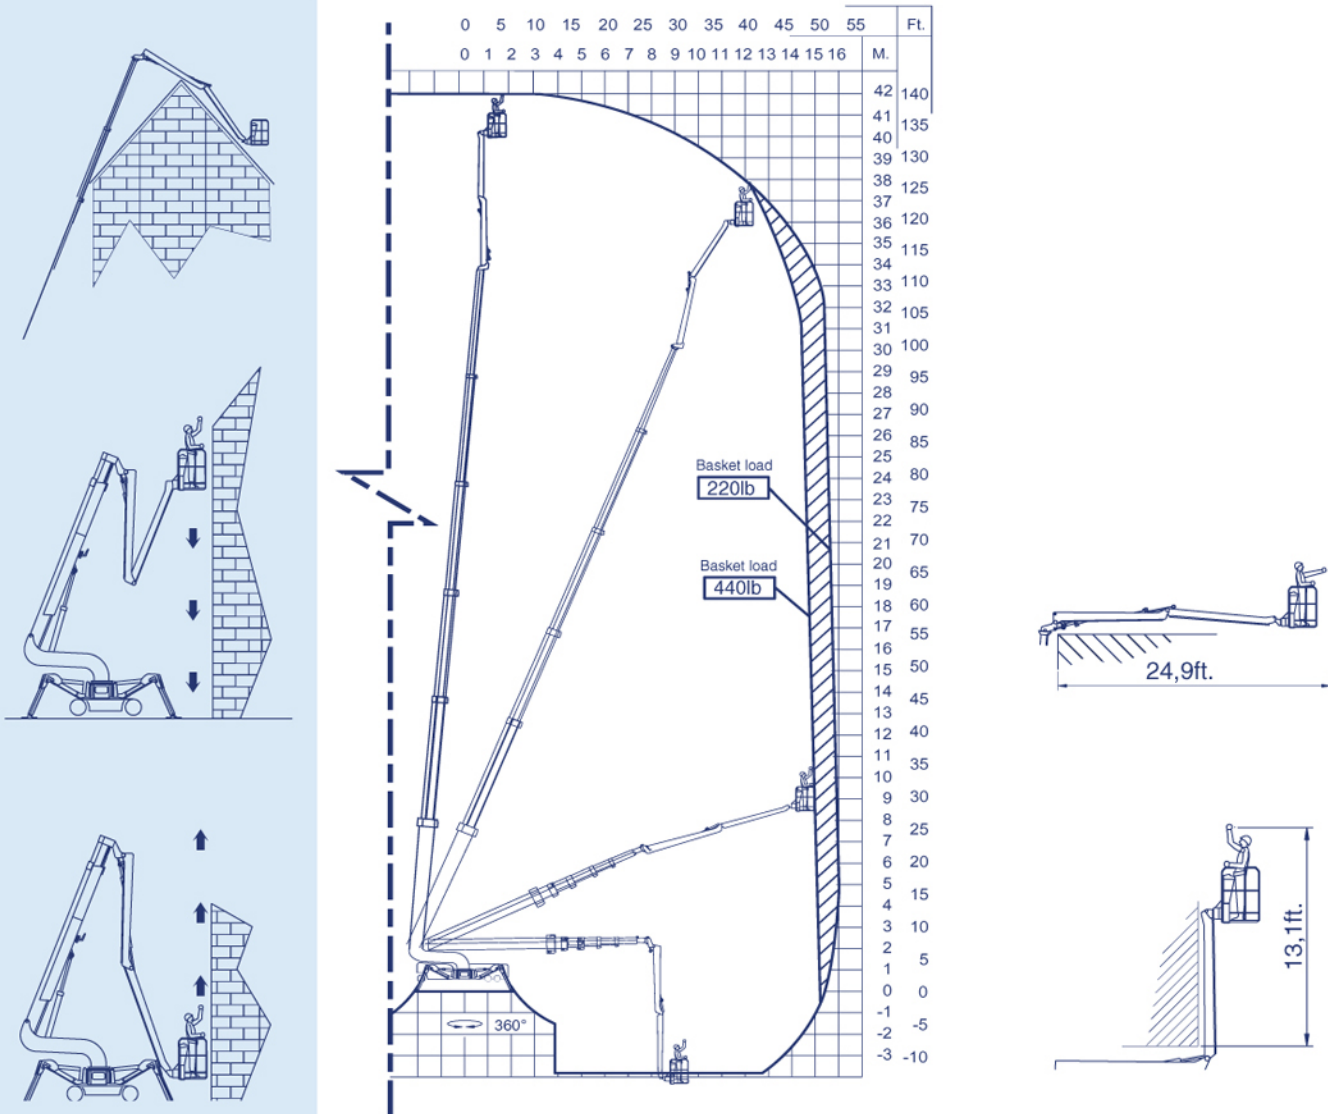

ReachMaster Falcon FS138

Reach diagram — Optimized position

Reach with outriggers in different positions

Standard

Measurements in feet

Optimized

Basket load = 440lb

Basket load = 220lb

All measurements are intended as guide. Choise of equipment may change the mentioned measurements

Additional info:

Weight and ground pressure:

Weight with standard equipment	17637 lbs
Max. ground pressure under 1 wheel (with 4 rear wheel)	97,2 psi
Max. ground pressure under 1 wheel (with 8 rear wheel)	52,6 psi
Max. ground pressure under 1 outrigger plate	42,7 psi
Front wheel area (depending on wheel type)	2 x approx. 33,5 in ²
Rear wheel area (depending on wheel type)	4 x approx. 36,3 in ²