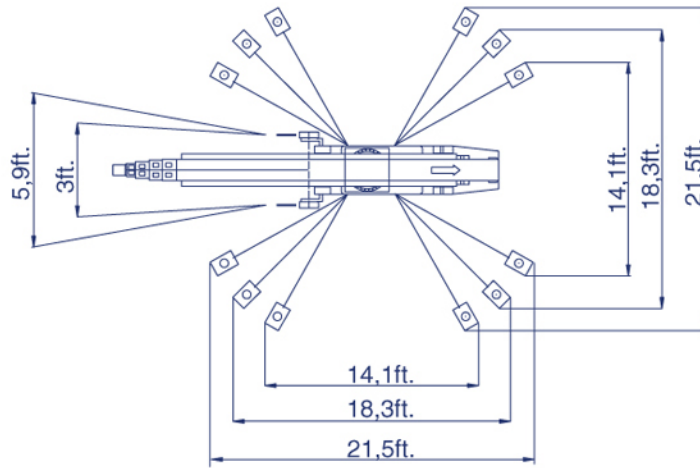

ReachMaster Falcon FS138

Reach diagram — Optimized position

Reach with outriggers in different positions

Standard

Measurements in feet

Optimized

Basket load = 440lb

Basket load = 220lb

All measurements are intended as guide. Choise of equipment may change the mentioned measurements

Additional info:

Weight and ground pressure:

Weight with standard equipment	17637 lbs
Max. ground pressure under 1 wheel (with 4 rear wheel)	97,2 psi
Max. ground pressure under 1 wheel (with 8 rear wheel)	52,6 psi
Max. ground pressure under 1 outrigger plate	42,7 psi
Front wheel area (depending on wheel type)	2 x approx. 33,5 in ²
Rear wheel area (depending on wheel type)	4 x approx. 36,3 in ²