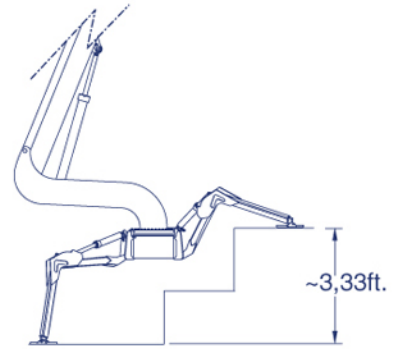

ReachMaster Falcon FS138

Reach diagram — Optimized position

Reach with outriggers in different positions

Standard

Measurements in feet

Optimized

Basket load = 440lb

Basket load = 220lb

All measurements are intended as guide. Choise of equipment may change the mentioned measurements

Additional info:

Weight and ground pressure:

Weight with standard equipment	17637 lbs
Max. ground pressure under 1 wheel (with 4 rear wheel)	97,2 psi
Max. ground pressure under 1 wheel (with 8 rear wheel)	52,6 psi
Max. ground pressure under 1 outrigger plate	42,7 psi
Front wheel area (depending on wheel type)	2 x approx. 33,5 in ²
Rear wheel area (depending on wheel type)	4 x approx. 36,3 in ²