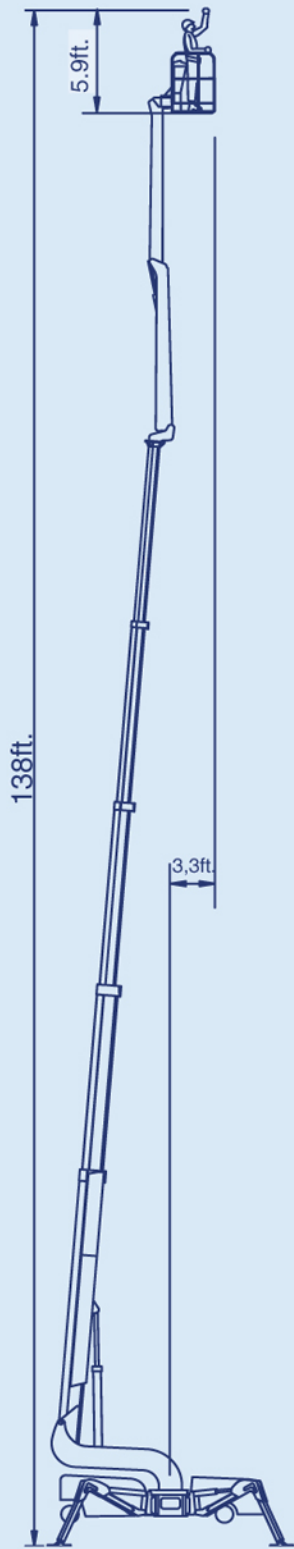

ReachMaster Falcon FS138

Reach diagram — Optimized position

Reach with outriggers in different positions

Standard

Measurements in feet

Optimized

Basket load = 440lb

Basket load = 220lb

All measurements are intended as guide. Choise of equipment may change the mentioned measurements

Additional info:

Weight and ground pressure:

Weight with standard equipment	17637 lbs
Max. ground pressure under 1 wheel (with 4 rear wheel)	97,2 psi
Max. ground pressure under 1 wheel (with 8 rear wheel)	52,6 psi
Max. ground pressure under 1 outrigger plate	42,7 psi
Front wheel area (depending on wheel type)	2 x approx. 33,5 in ²
Rear wheel area (depending on wheel type)	4 x approx. 36,3 in ²